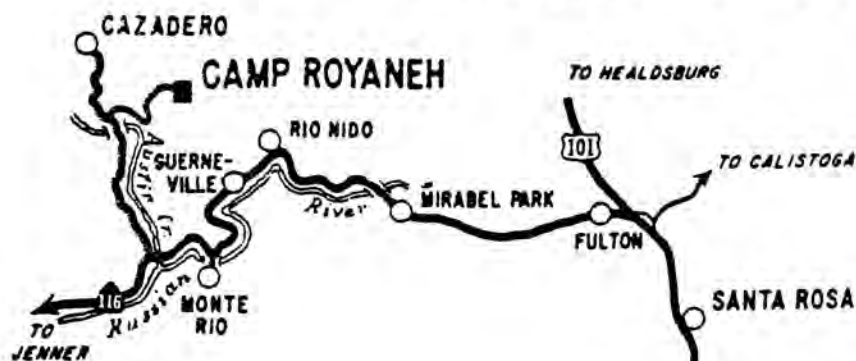

CAMP ROYANEH

Located about 10 miles NW of Guerneville. Take River Road (Russian River Resort exit), north of Santa Rosa on Hwy 101, through Guerneville, Monte Rio to Cazadero. Hwy (approx. 22 miles), In Guerneville, River Road becomes Hwy 116. Turn right on Cazadero Hwy, go north approx. 4 mi. to camp sign, turn right to entrance to camp. Follow this paved/dirt road approx. 1 1/4 mi. to center of camp.